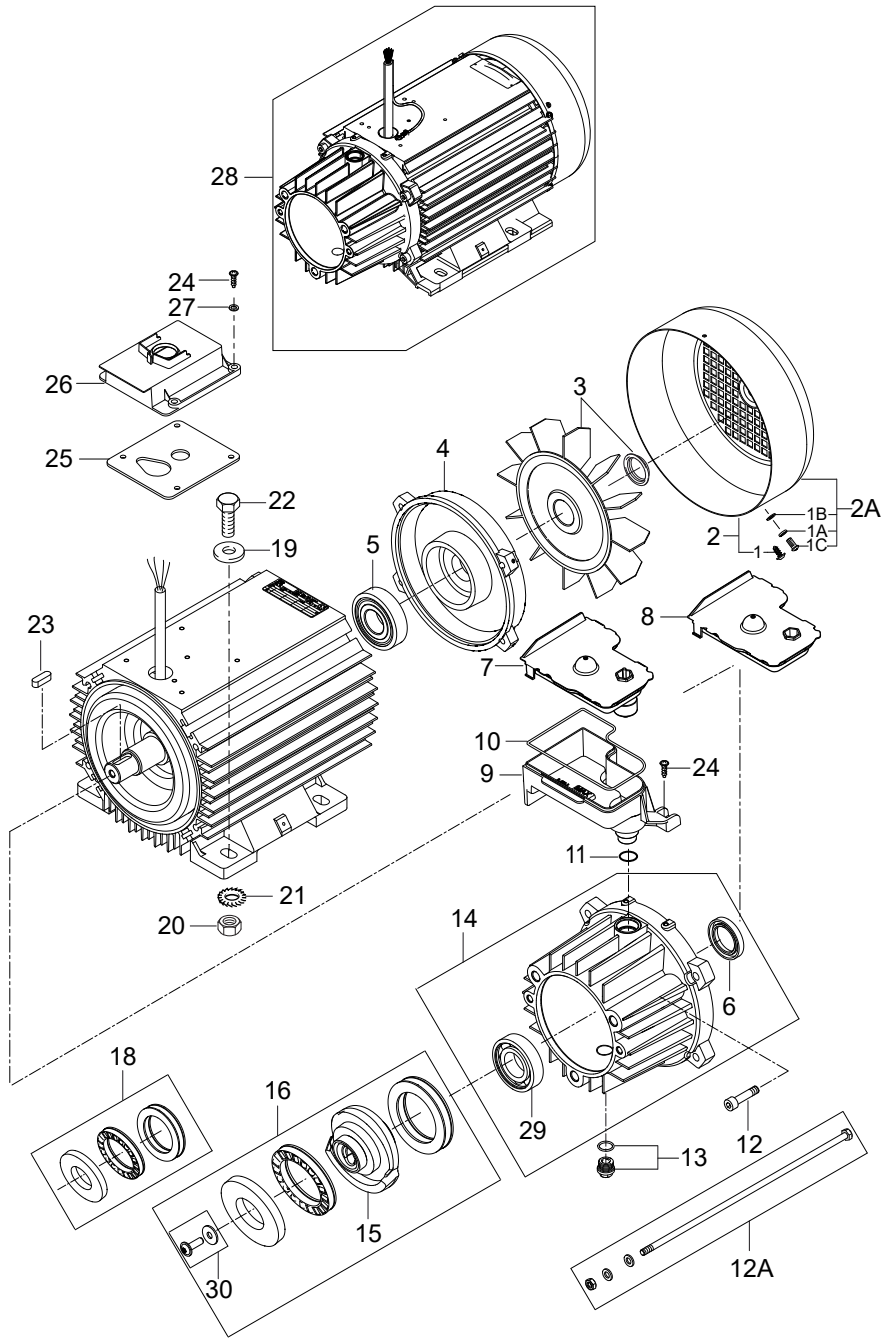

Pos.	Артикул	кол-во	Описание	Notes
	31001229	1	OIL ISO 150 ALPHASYN-T 20L	
0	5218433	1	PUMP OIL 150 1X1L	[1]
1		1	SCREW 3X9.5 MUSHROOM HEAD EME	[2]
1A		1	Spring washer Ø5	[3]
1B		1	Flat washer Ø5	[4]
1C	31000488	1	Болт	[5]
2	107144127	1	FAN COVER - EME	[6]
2A	107144126	1	FAN COVER RF	[5]
3	107144124	1	FAN W/LOCK RING - EME	[2]
3	107144125	1	FAN W LOCK RING RF	[5]
4	31000148	1	REAR BEARING COVER RF	[5]
4	31000150	1	REAR BEARING COVER EME	[2]
5	31000149	1	REAR BEARING 6306 2Z C3 150 DEGREES RF	[5]
5	31000151	1	REAR BEARING EME	[2]
6	G120414	1	OIL SEALING RING ?30X?47X7	
7	107140883	1	OIL CONTAINER TOP W/LEVEL SENSOR	
8	107140877	1	OIL CONTAINER TOP	
9	107140879	1	OIL CONTAINER BOTTOM	
10	101406054	1	SPONGE RUBBER D 4 1M	
11	3004221	1	O-RING 16x2 NBR 70SH	
12	2751	4	HEX. SCREW M8X35 ISO 4017 ZN	[2]
12A	31000505	1	STAY BOLT M8X290 RF	[7]
12A	31000504	1	STAY BOLT M8X265 RF	[8]
13	107141982	1	OIL PLUG W/O-RING AND MAGNET NA5.2	
14	107141967	1	D-BEARING COVER COMPLETE NA5.2	[9]
15	107141990	1	WOBBLE DISC 7.74 DEG. NA5.2	[10]
15	107141961	1	WOBBLE DISC 8.4 DEG. NA5.2	[11]
15	107141962	1	WOBBLE DISC 8.7 DEG. NA5.2	[12]
15	107141963	1	WOBBLE DISC 9.15 DEG. NA5.2	[13]
15	107141964	1	WOBBLE DISC 10.2 DEG. NA5.2	[14]
15	107141965	1	WOBBLE DISC 10.9 DEG. NA5.2	[15]
15	107141966	1	WOBBLE DISC 12 DEG. NA5.2	[16]
16	101118248	1	WOBBLE DISC 7.74 DEG. BEARING KIT NA5.2	[17]
16	101118246	1	WOBBLE DISC 8.4 DEG. BEARING KIT NA5.2	[18]
16	101118247	1	WOBBLE DISC 8.7 DEG. BEARING KIT NA5.2	[19]
16	101118245	1	WOBBLE DISC 9.15 DEG. BEARING KIT NA5.2	[20]
16	101118243	1	WOBBLE DISC 10.2 DEG. BEARING KIT NA5.2	[21]
16	101118242	1	WOBBLE DISC 10.9 DEG. BEARING KIT NA5.2	[22]
16	101118241	1	WOBBLE DISC 12 DEG. BEARING KIT NA5.2	[23]
18	101118240	1	BEARING KIT FA & PA - NA5.2	
19	2767	7	Гайка	
20	1800465	4	Гайка M10	
21	10204	4	SERRATED LOCK WASHER A10	
22	8927	4	HEXAGON HEAD CAP SCREW M10X 35 ISO 4017	
23	19639	1	Параллельный ключ	
24	107140881	2	SCREW M5X12 DIN 7985 TORX	
25	107140875	1	SEALING BETWEEN E-BOX AND MPU	[24]
26	107140876	1	COVER FOR E-BOX ON MOTOR	
27	2767	4	Гайка	
28	107141953	1	MOTOR 6.7KW 220-440/230-400/3 50/60HZ-EU	[25]
28	107141954	1	MOTOR 5.5 KW 220/230-400/440/3/50/60 EU	[26]
28	107141955	1	MOTOR 5.2 KW/220/1 60HZ 5-52 US	[27]
28	107141956	1	MOTOR 2.2 KW/230/1 50HZ	[28]
28	107141957	1	MOTOR 4KW 200/3/50-60HZ JP 5-47 JP	[29]
28	107141958	1	MOTOR 4KW 230-400/220-440 3/50-60HZ NA5	[30]
29	107144817	1	BEARING KBC 6206 GB/T818	
30	107142658	1	NA5.2 WD SCREW AND WASHER	
	101118263	1	MPU NA5.2 PA 5.5KW/400V/50HZ/3PH/10.9DEG	[31]