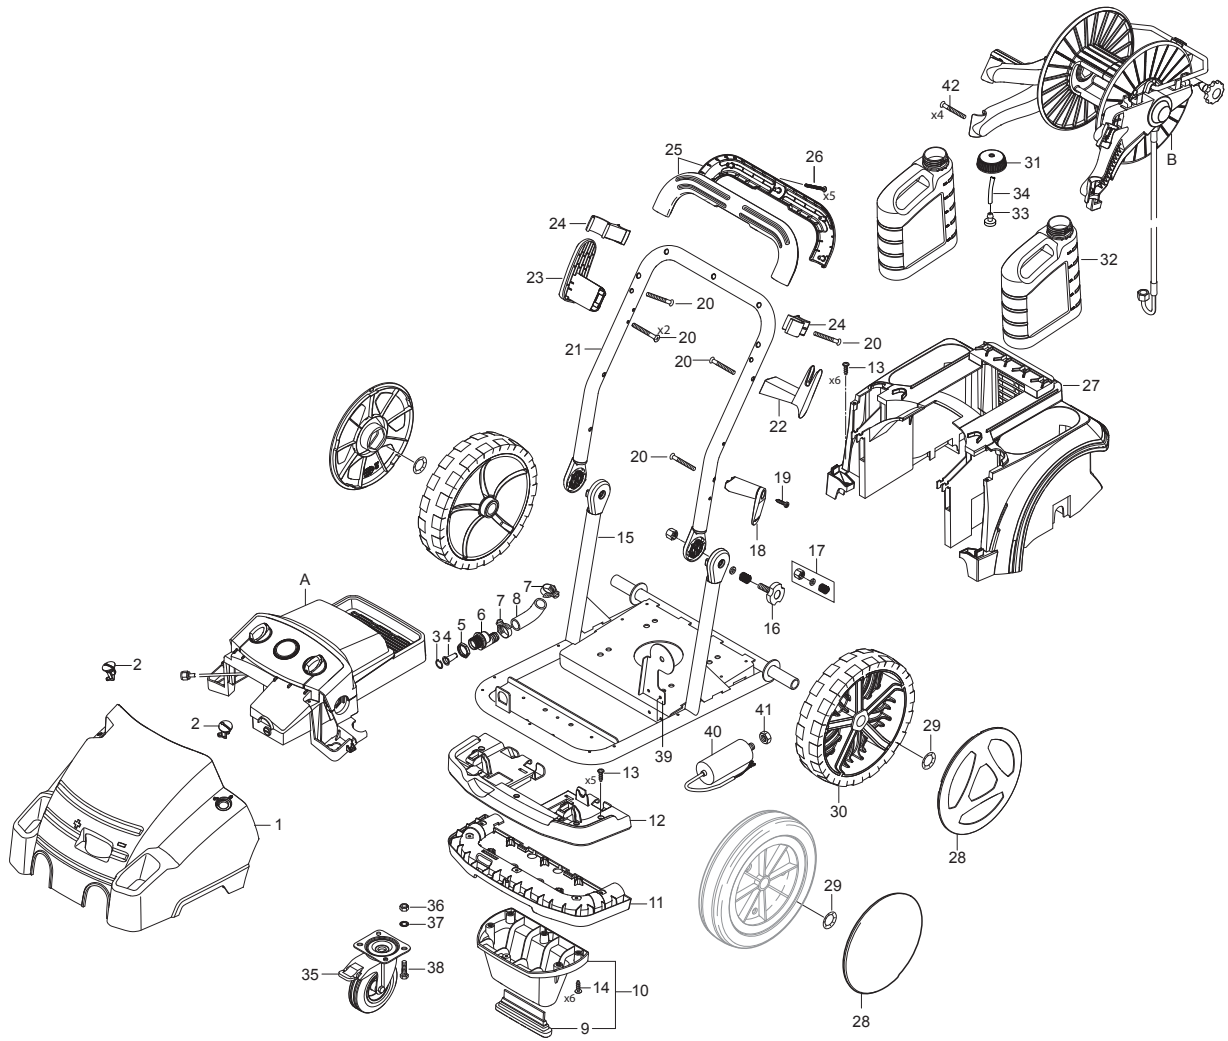

PARTS LIST

2020.05.10

TABLE OF CONTENTS

Overview	1
Motor pump	4
Cylinder block	8
Unloader FA	10
Electric box	12
Hose reel	15
Recommended spare parts	17
Default accessories	20
101118324 - NA5.2 Pump kit	22

Part Notes:

- [1] - See link Electric box
 [2] - See link Hose reel

- [3] - PA
- [4] - FA
- [5] - The new wheel and wheel cap is added from
Variant Ser. Nr. order nr.machine nr.
Nilfisk 3520151900645 - 1712947 - 107146806
Unitor 3520151901159 - 1711044 - 107146807
- [6] - STOCK COVERS GUARANTEE