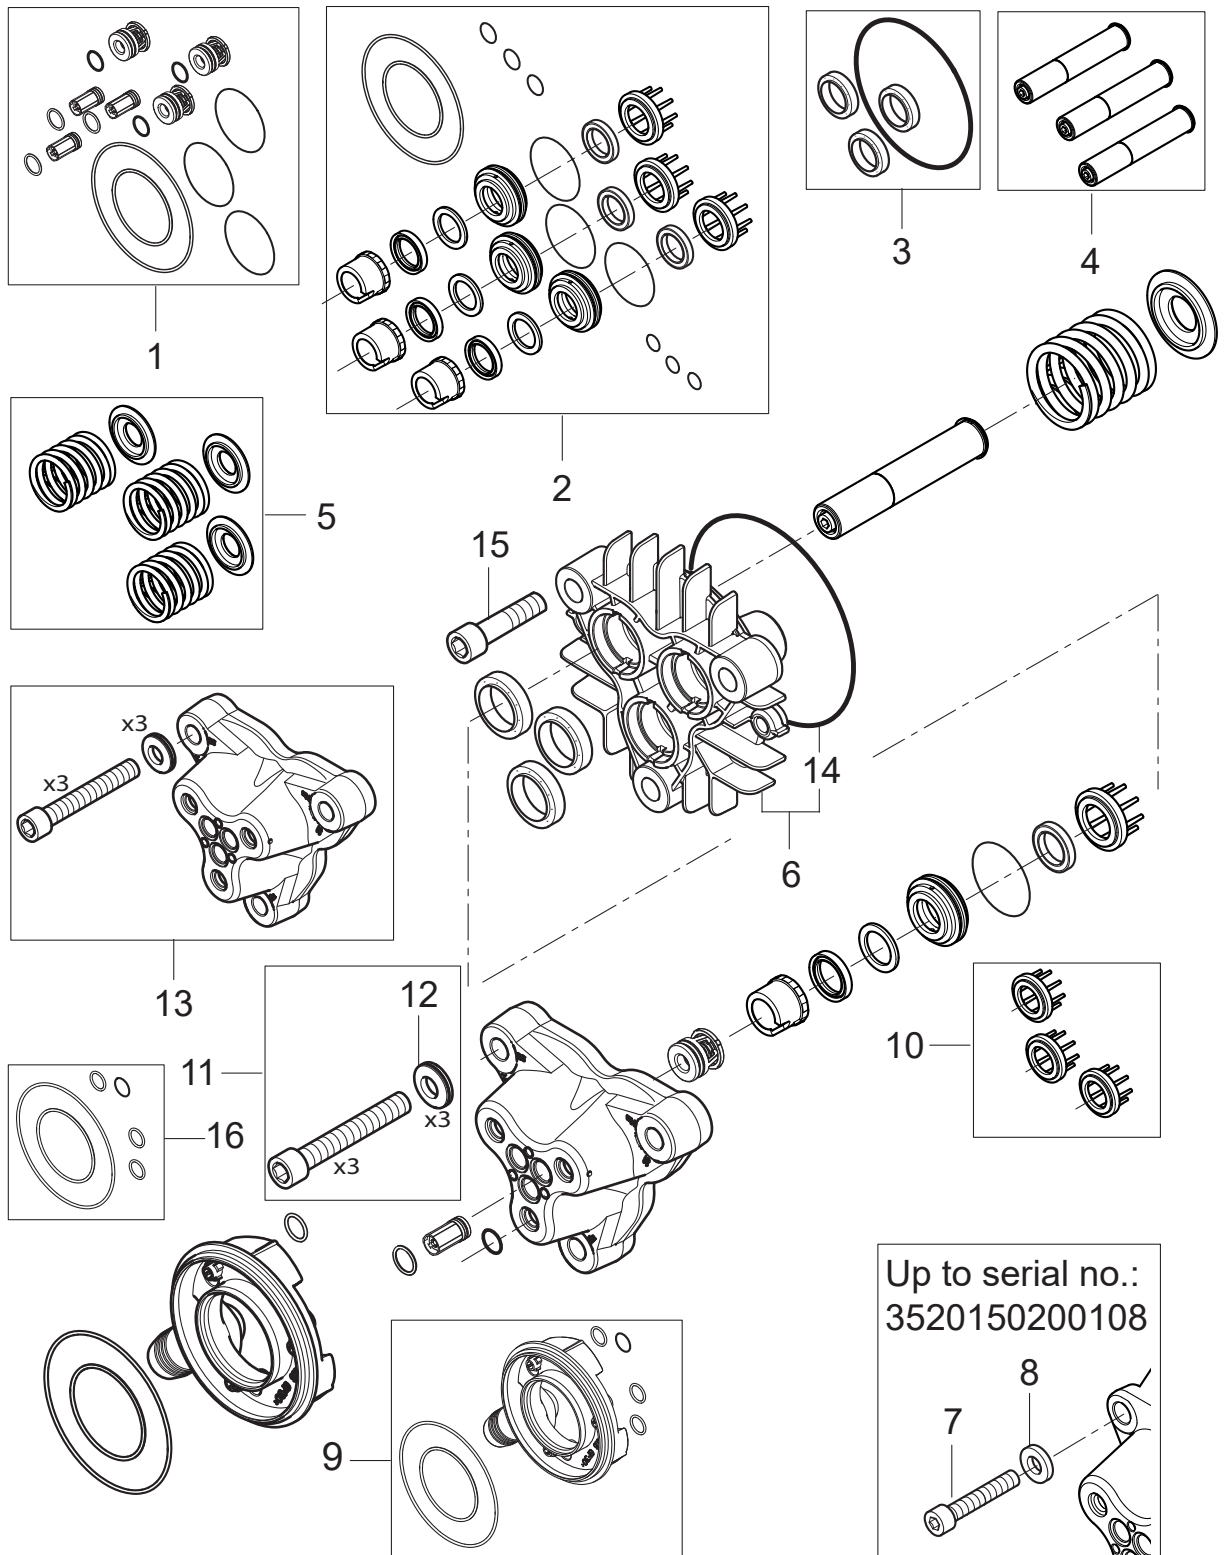

Cylinder block

POSEIDON 5-56 FA / MC 5M 200/1050 FA

2019.01.23

2019.04.05

Pos.	Артикул	кол-во	Описание	Notes
1	101118121	1	VALVE KIT - NA5	
2	101118323	1	WATER SEAL KIT NA5	[1]
2	101118256	1	WATER SEAL NA5 HEAVYDUTY HOT SUCTION KIT	[2]
3	107144102	1	OIL SEAL KIT - NA5	
4	101118239	1	PISTON KIT - NA5.2	
5	107144104	1	SPRING KIT - NA5	
6	107141983	1	CYLINDER BLOCK W/O-RING NA5.2	[3]
7	107141513	3	CYLINDRICAL SCREW M12X65 12.9 DELTASIL	[3]
8	107141727	3	WASHER 20x13x2 ISO7092 ZINC PLATED	[3]
9	101118078	1	WATER INLET KIT FOR NA5	
10	107140919	1	SUPPORT RING NA5 SPARE VPE 3	
11	107141968	1	CYL.SCREW M12X80 WITH NORDLOCK WASHER	[3]
12	107141969	3	WASHER NLX12SP ?12.5X?19.5X3.5MM	[3]
13	107141985	1	CYLINDER HEAD NA5.2 W. SCREWS & WASHERS	[3]
14	107141512	1	O-RING D114 X D1.78 NBR 72	
15	4042	2	CYLINDER SCREW M8X40 ISO 4762 8.8 ZN	
16	101118080	1	SEAL KIT FOR WATER INLET FOR NA5 FA PA	

Part Notes:

1. [1] - TSB-PPW-2020-003 NA5 pump THRUST COLLAR changed
   [2] - Heavy duty water seal kit. Inlet temperature can be increased from 60°C (140°F) to 80°C (176°F).

TSB-PPW-2018-001 NA5.2 Pump Heavy Duty Kit hot water

DE TSB-PPW-2018-001 NA5.2 Pumpe Heißwasser Kit

1. [3] - TSB-PPW-2015-002 NA5.2 Pump Information

TSB-PPW-2012-007 Washer for cylinder block NA5

DE TSB-PPW-2012-007 Unterlagscheibe Zylinderkopf